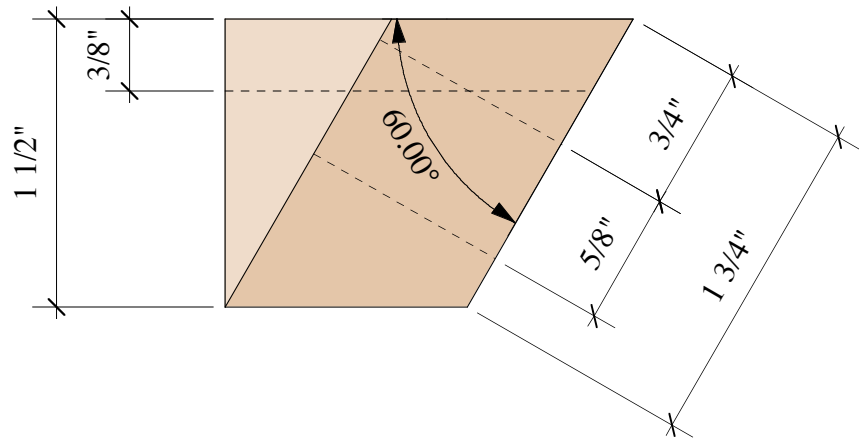

Blade body
Hardwood

Designed and drawn by:
Tom Curran
1 Center St.
Chatham, NY 12037
tcurran.com