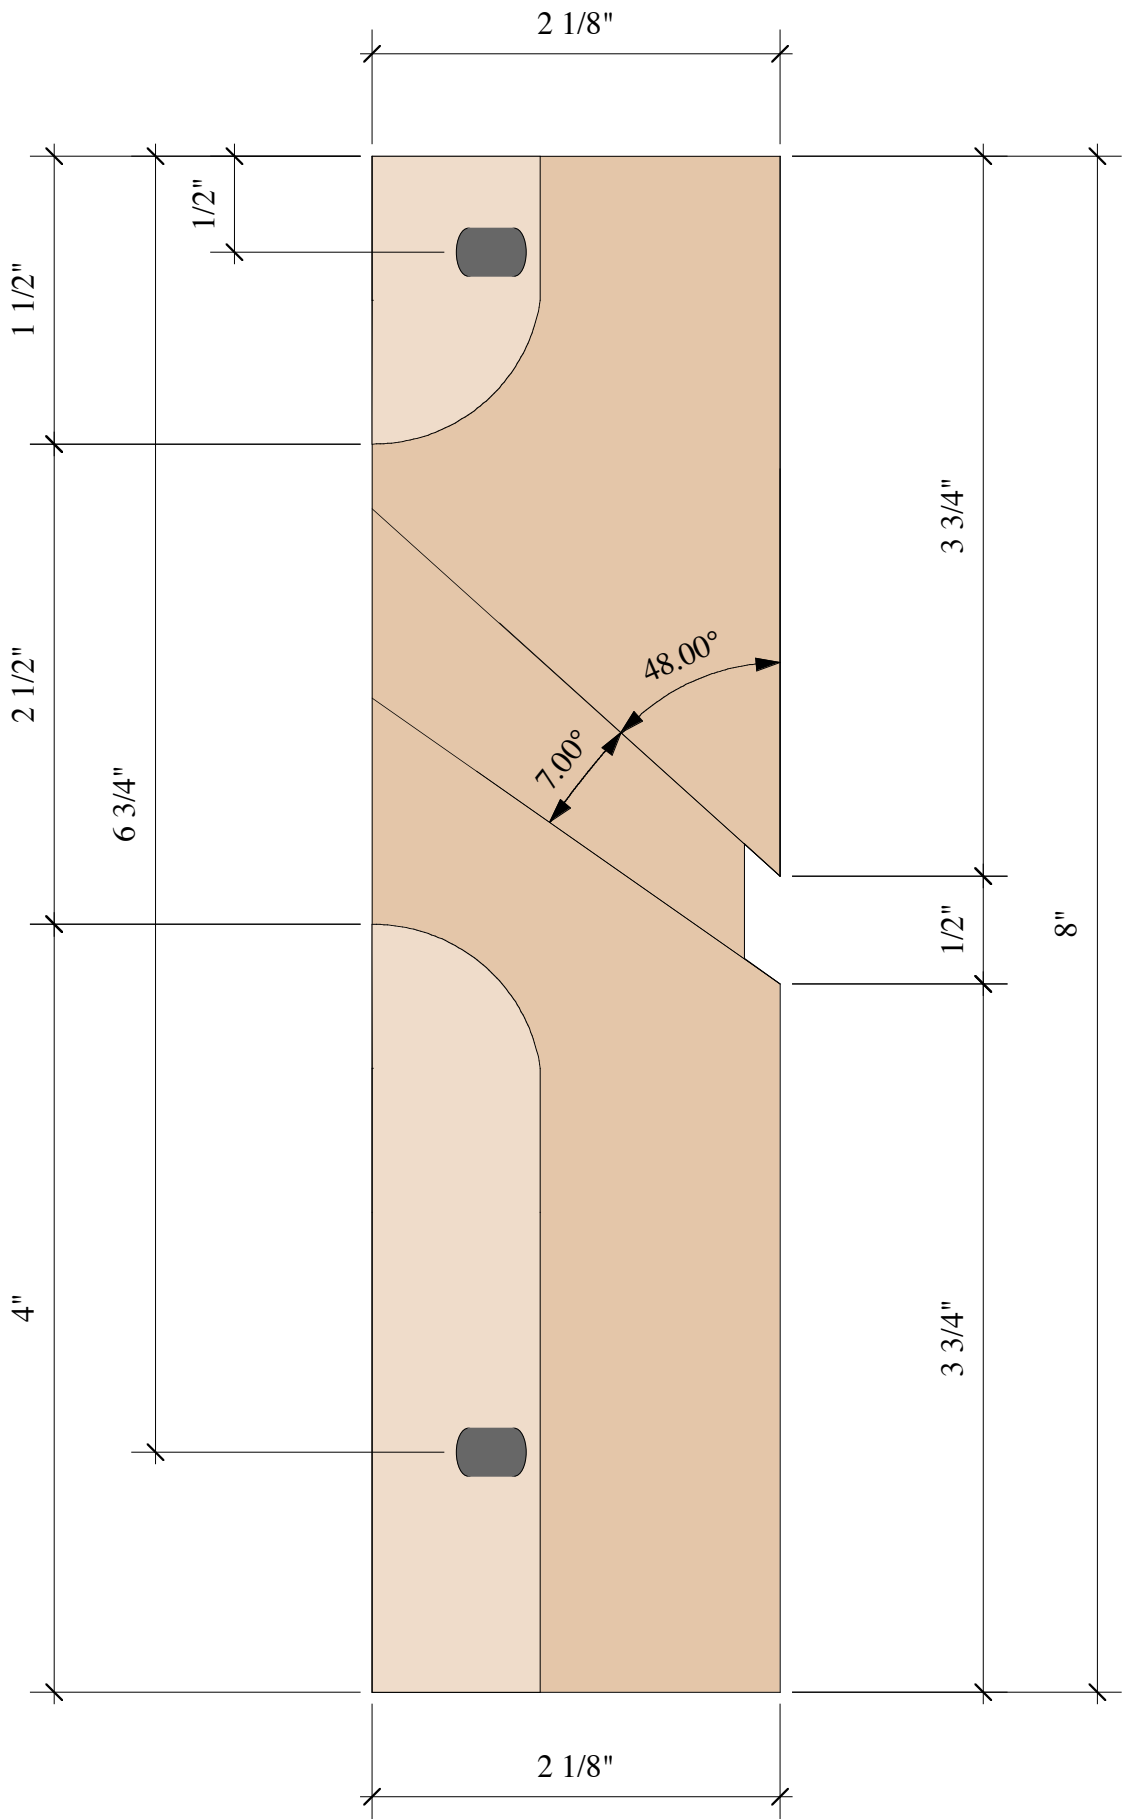

Blade body
Hardwood

Designed and drawn by:
Tom Curran
1 Center St.
Chatham, NY 12037
tcurran.com